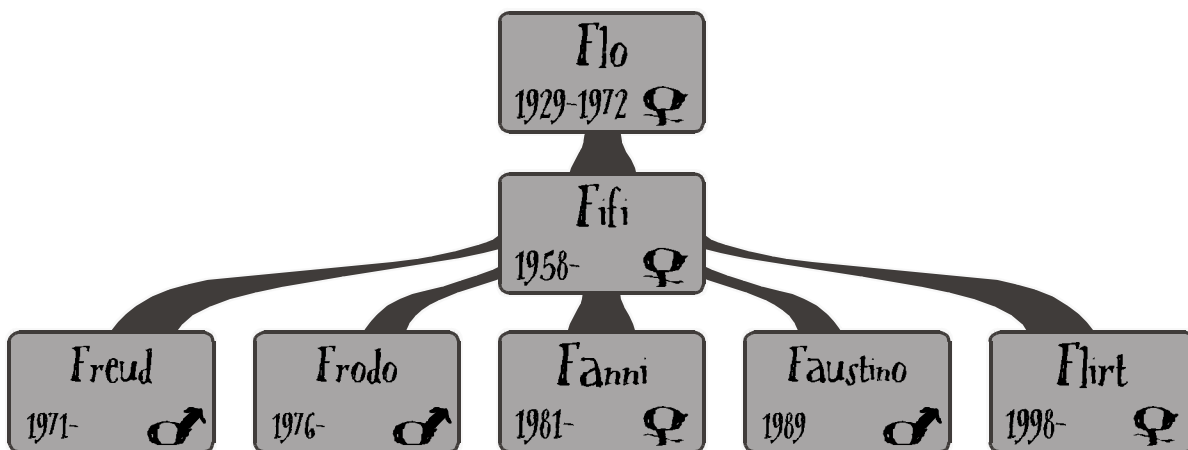

Gombe Chimpanzee Family Trees

Here is a partial list of chimpanzees from the Kasakela community in Gombe National Park that are featured in the large-format film *Jane Goodall's Wild Chimpanzees* and on the *Discover Chimpanzees* web site.

♀ = female
♂ = male

NOTE: only chimpanzees connected by lines are related to each other.